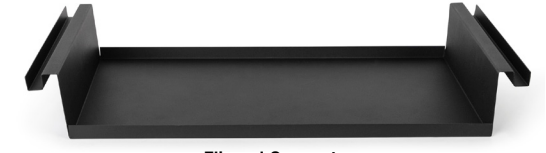

Narrow Lighted Tall Riser #8802LS
Narrow Non-Lighted Tall Riser #8808S
21 3/8" x 7 7/8" x 11 3/8"H

Narrow Short Lighted Riser #8805LS
Narrow Short Non-Lighted Riser #8811S
21 3/8" x 7 7/8" x 6"H

Narrow Shelf #8855GG
21 3/8" x 7 7/8" x 3/4"H

Narrow Tray #8852GG
21 3/8" x 7 7/8" x 1 1/2"H (ID)

Square Tall Lighted Riser #8801LS
Square Tall Non-Lighted Riser #8807S
13 3/8" x 11" x 11 3/8"H

Square Short Lighted Riser #8804LS
Square Short Non-Lighted Riser #8810S
13 3/8" x 11" x 6"H

Square Shelf #8854GG
13 3/8" x 11" x 3/4"H

Square Tray #8851GG
13 3/8" x 11" x 1 1/2"H (ID)

LIGHTED LEVELS | CONNECTORS, PANS, COVERS

Tall Shelf Connector #8895
23" x 11 3/4" x 4"H

Flipped Connector

Deep Shelf Connector #8896
23" x 11 3/4" x 8"H

Flipped Connector

Frosted Acrylic Plastic Shelves (Connector sold separately)
Rectangle #8880AC - 21 3/8" x 13 3/8" x 3/8"H
Narrow #8882AC - 21 3/8" x 7 7/8" x 3/8"H
Square #8881AC - 13 3/8" x 11" x 3/8"H